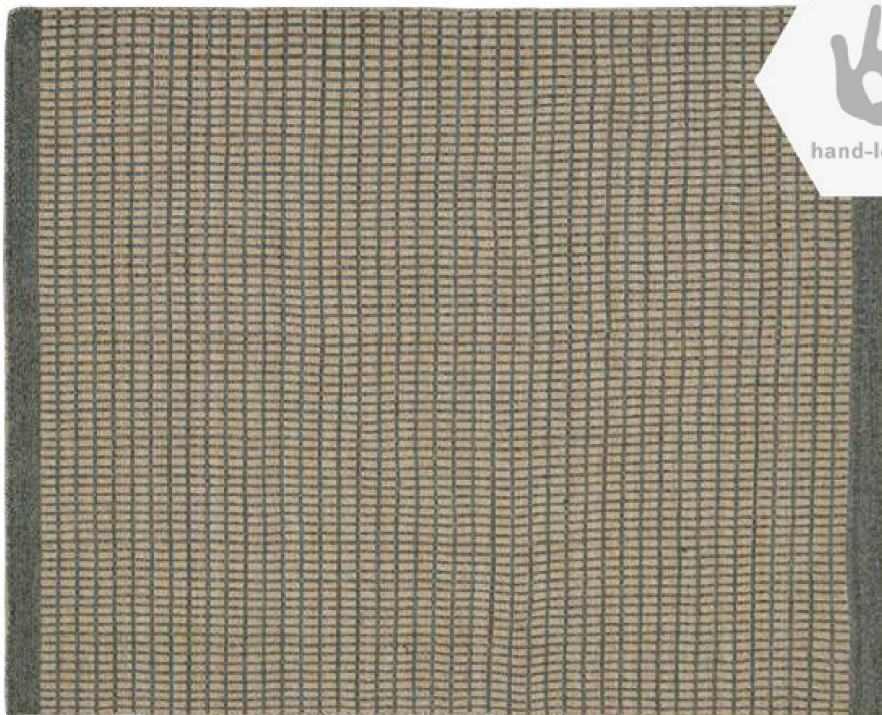

50% viscose + 25% wool + 25% cotton
India | Handmade | Indoor

MINORI CASA

Meraki

50% viscose + 25% wool + 25% cotton
India | Handmade | Indoor

MERAKI is a word that modern Greeks often use to describe what happens when you leave a piece of yourself, your soul, creativity, and love, in your work. This collection perfectly reflects this concept by introducing us to the fusion of ancient Indian craftsmanship with a creative and contemporary flatweave