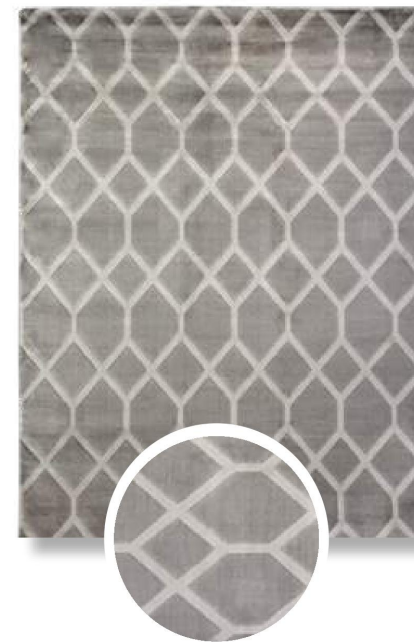

Sevda

100% Soft Polypropylene
Turkey | Machine Made | Indoor

008B