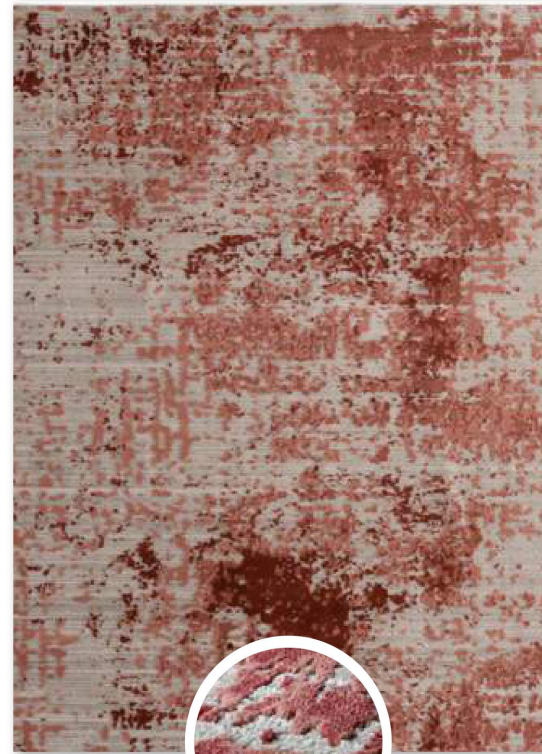

COLLECTION

Gizem

100% Polypropylene
Turkey | Machine Made | Indoor

Gizem

100% Polypropylene
Turkey | Machine Made | Indoor

Rugs with the quality of Heatset Polypropylene.
Commercial colors combined with exclusive
modern, current patterns.