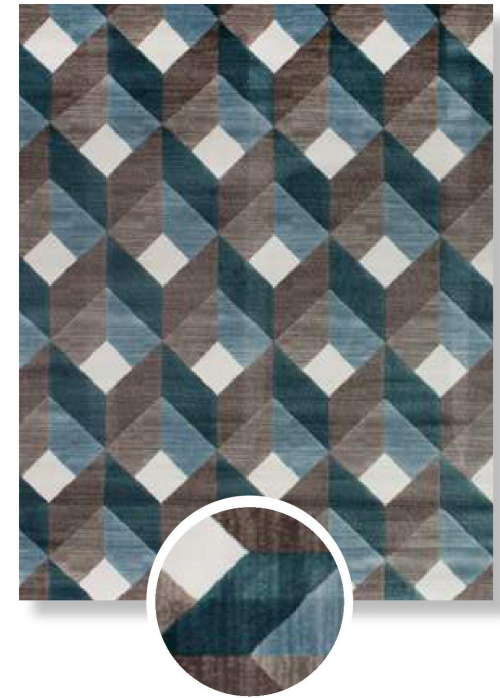

Gizem

100% Polypropylene
Turkey | Machine Made | Indoor

020