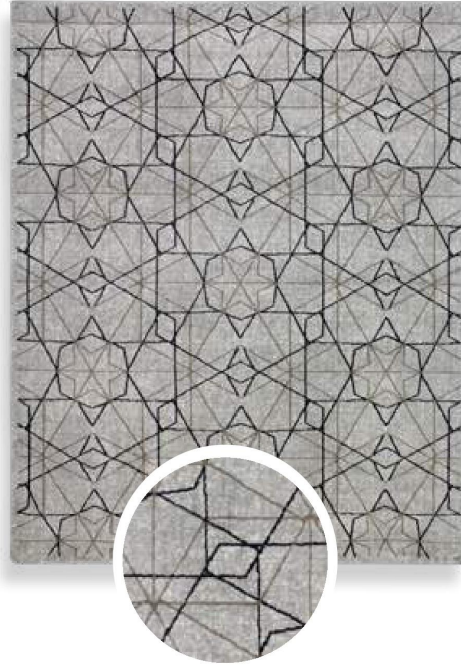

Nubia

100% Polyester Microfiber
Egypt | Machine Made | Indoor

0001