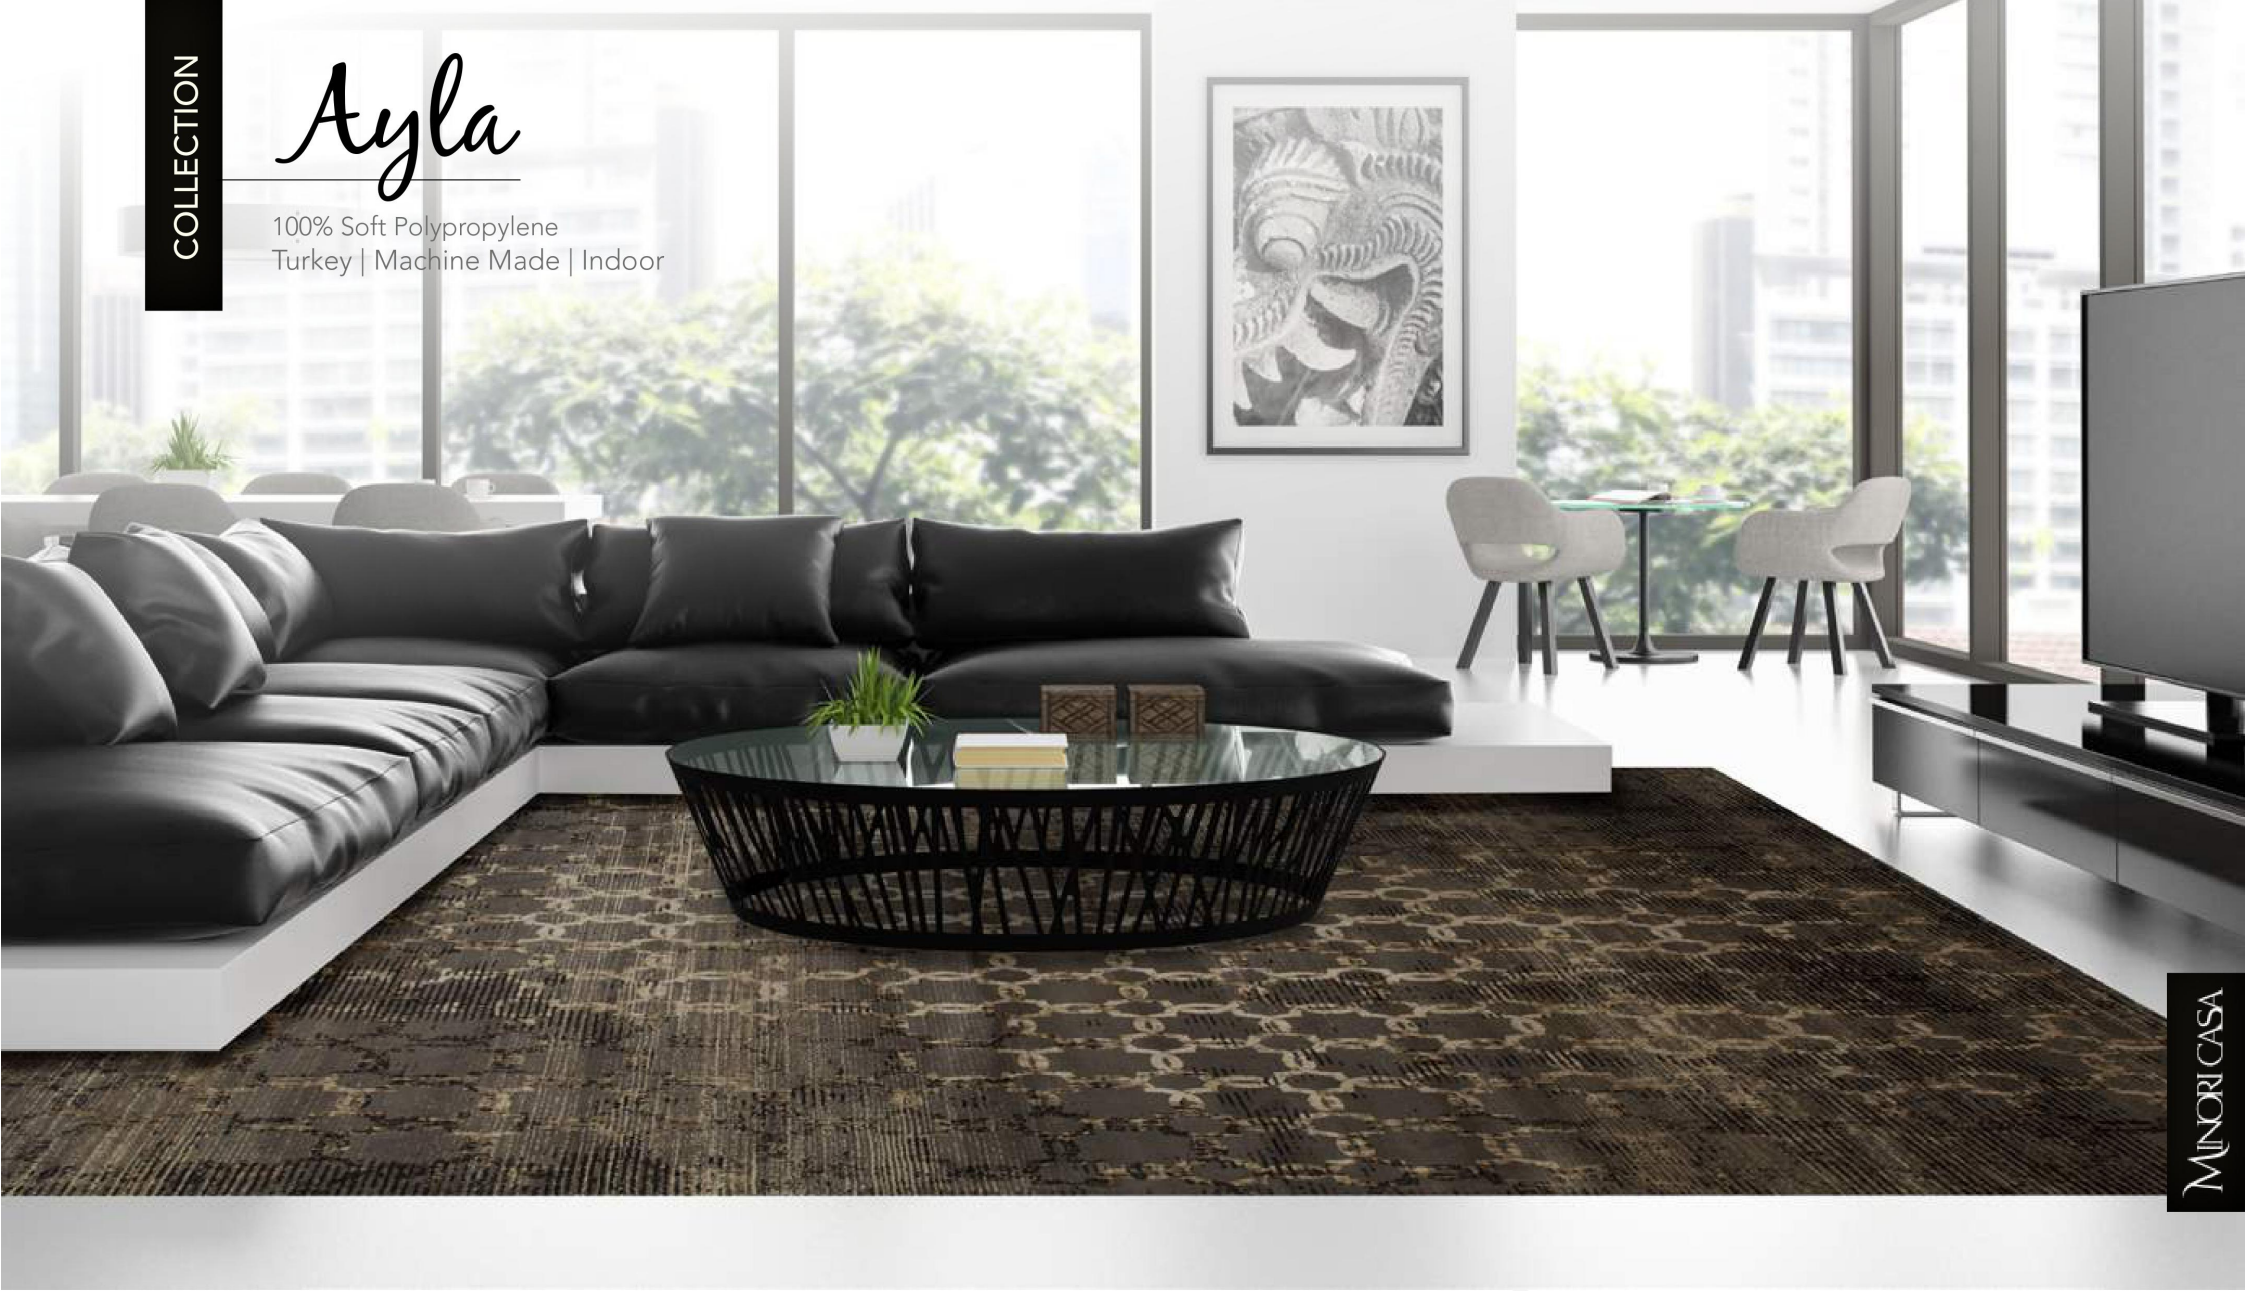

60% Polyester + 40% Cotton
India | Handmade | Indoor

Light Brown

Grey

Dark Ash

Silver Gray

COLLECTION

Ayla

100% Soft Polypropylene
Turkey | Machine Made | Indoor