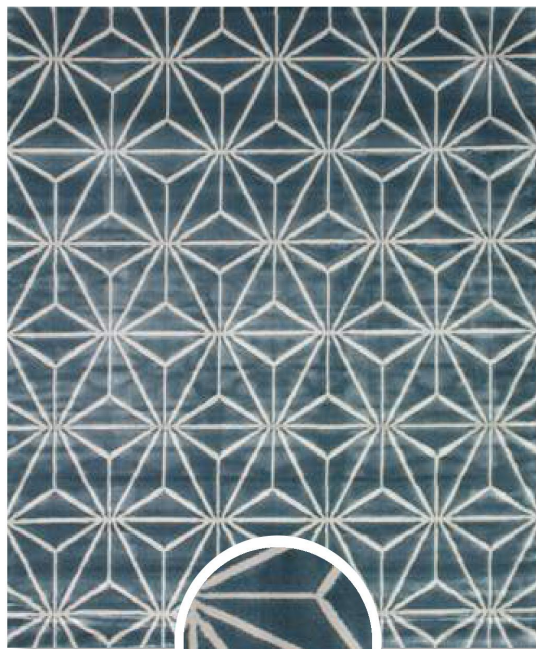

Gizem

100% Polypropylene
Turkey | Machine Made | Indoor

017B