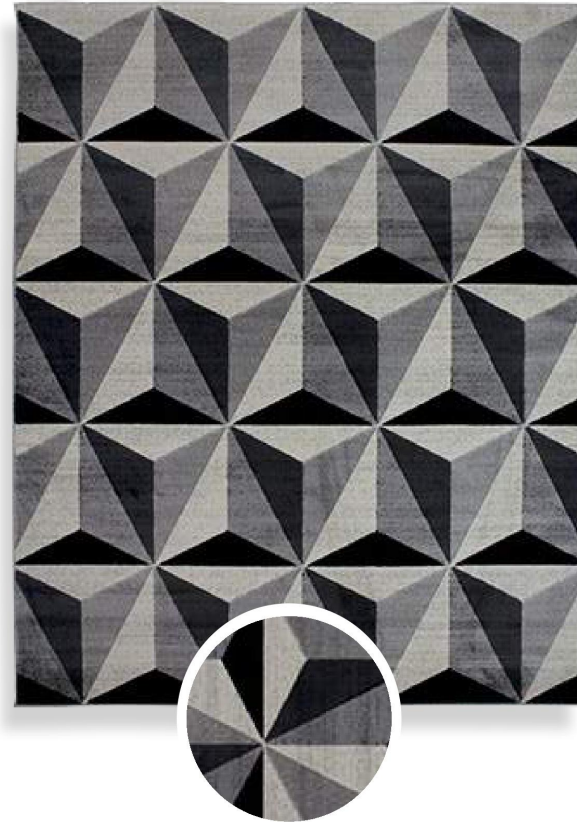

asiatex

Nerina

100% Polypropylene
Turkey | Machine Made | Indoor

0003

0004

asiatex

COLLECTION

Nubia