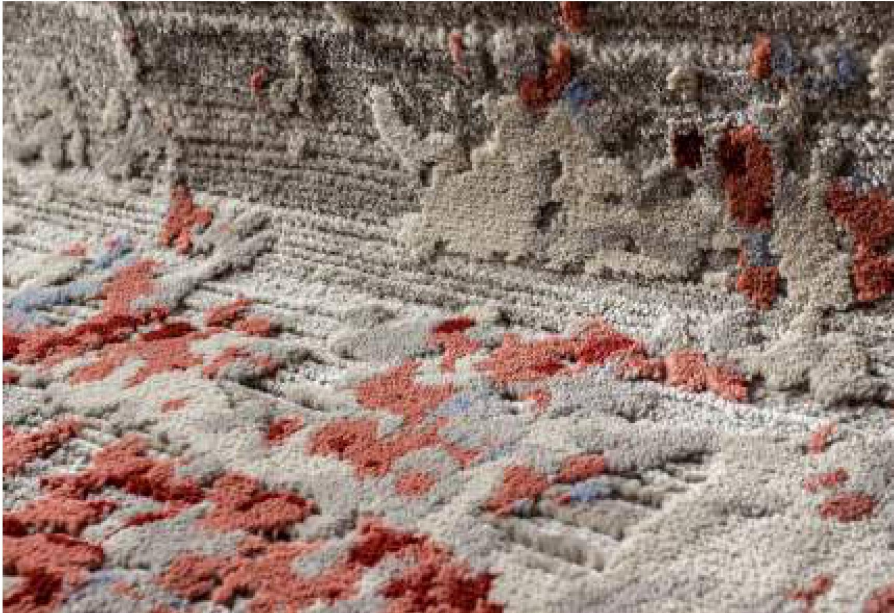

50% Polypropylene + 50% Polyester
Turkey | Machine Made | Indoor

MINORICASA

Ebru

50% Polypropylene + 50% Polyester
Turkey | Machine Made | Indoor

A revisited classic: this is the premise of Ebru collection. It presents us with arabesques and transitional patterns, keeping the basis' neutrality and granting it with gray-blue or earthy tones, thus ensuring an air of modernity. They are sophisticated rugs, which meets the needs of professionals linked with market trends, but who look for timeless pieces for their projects.